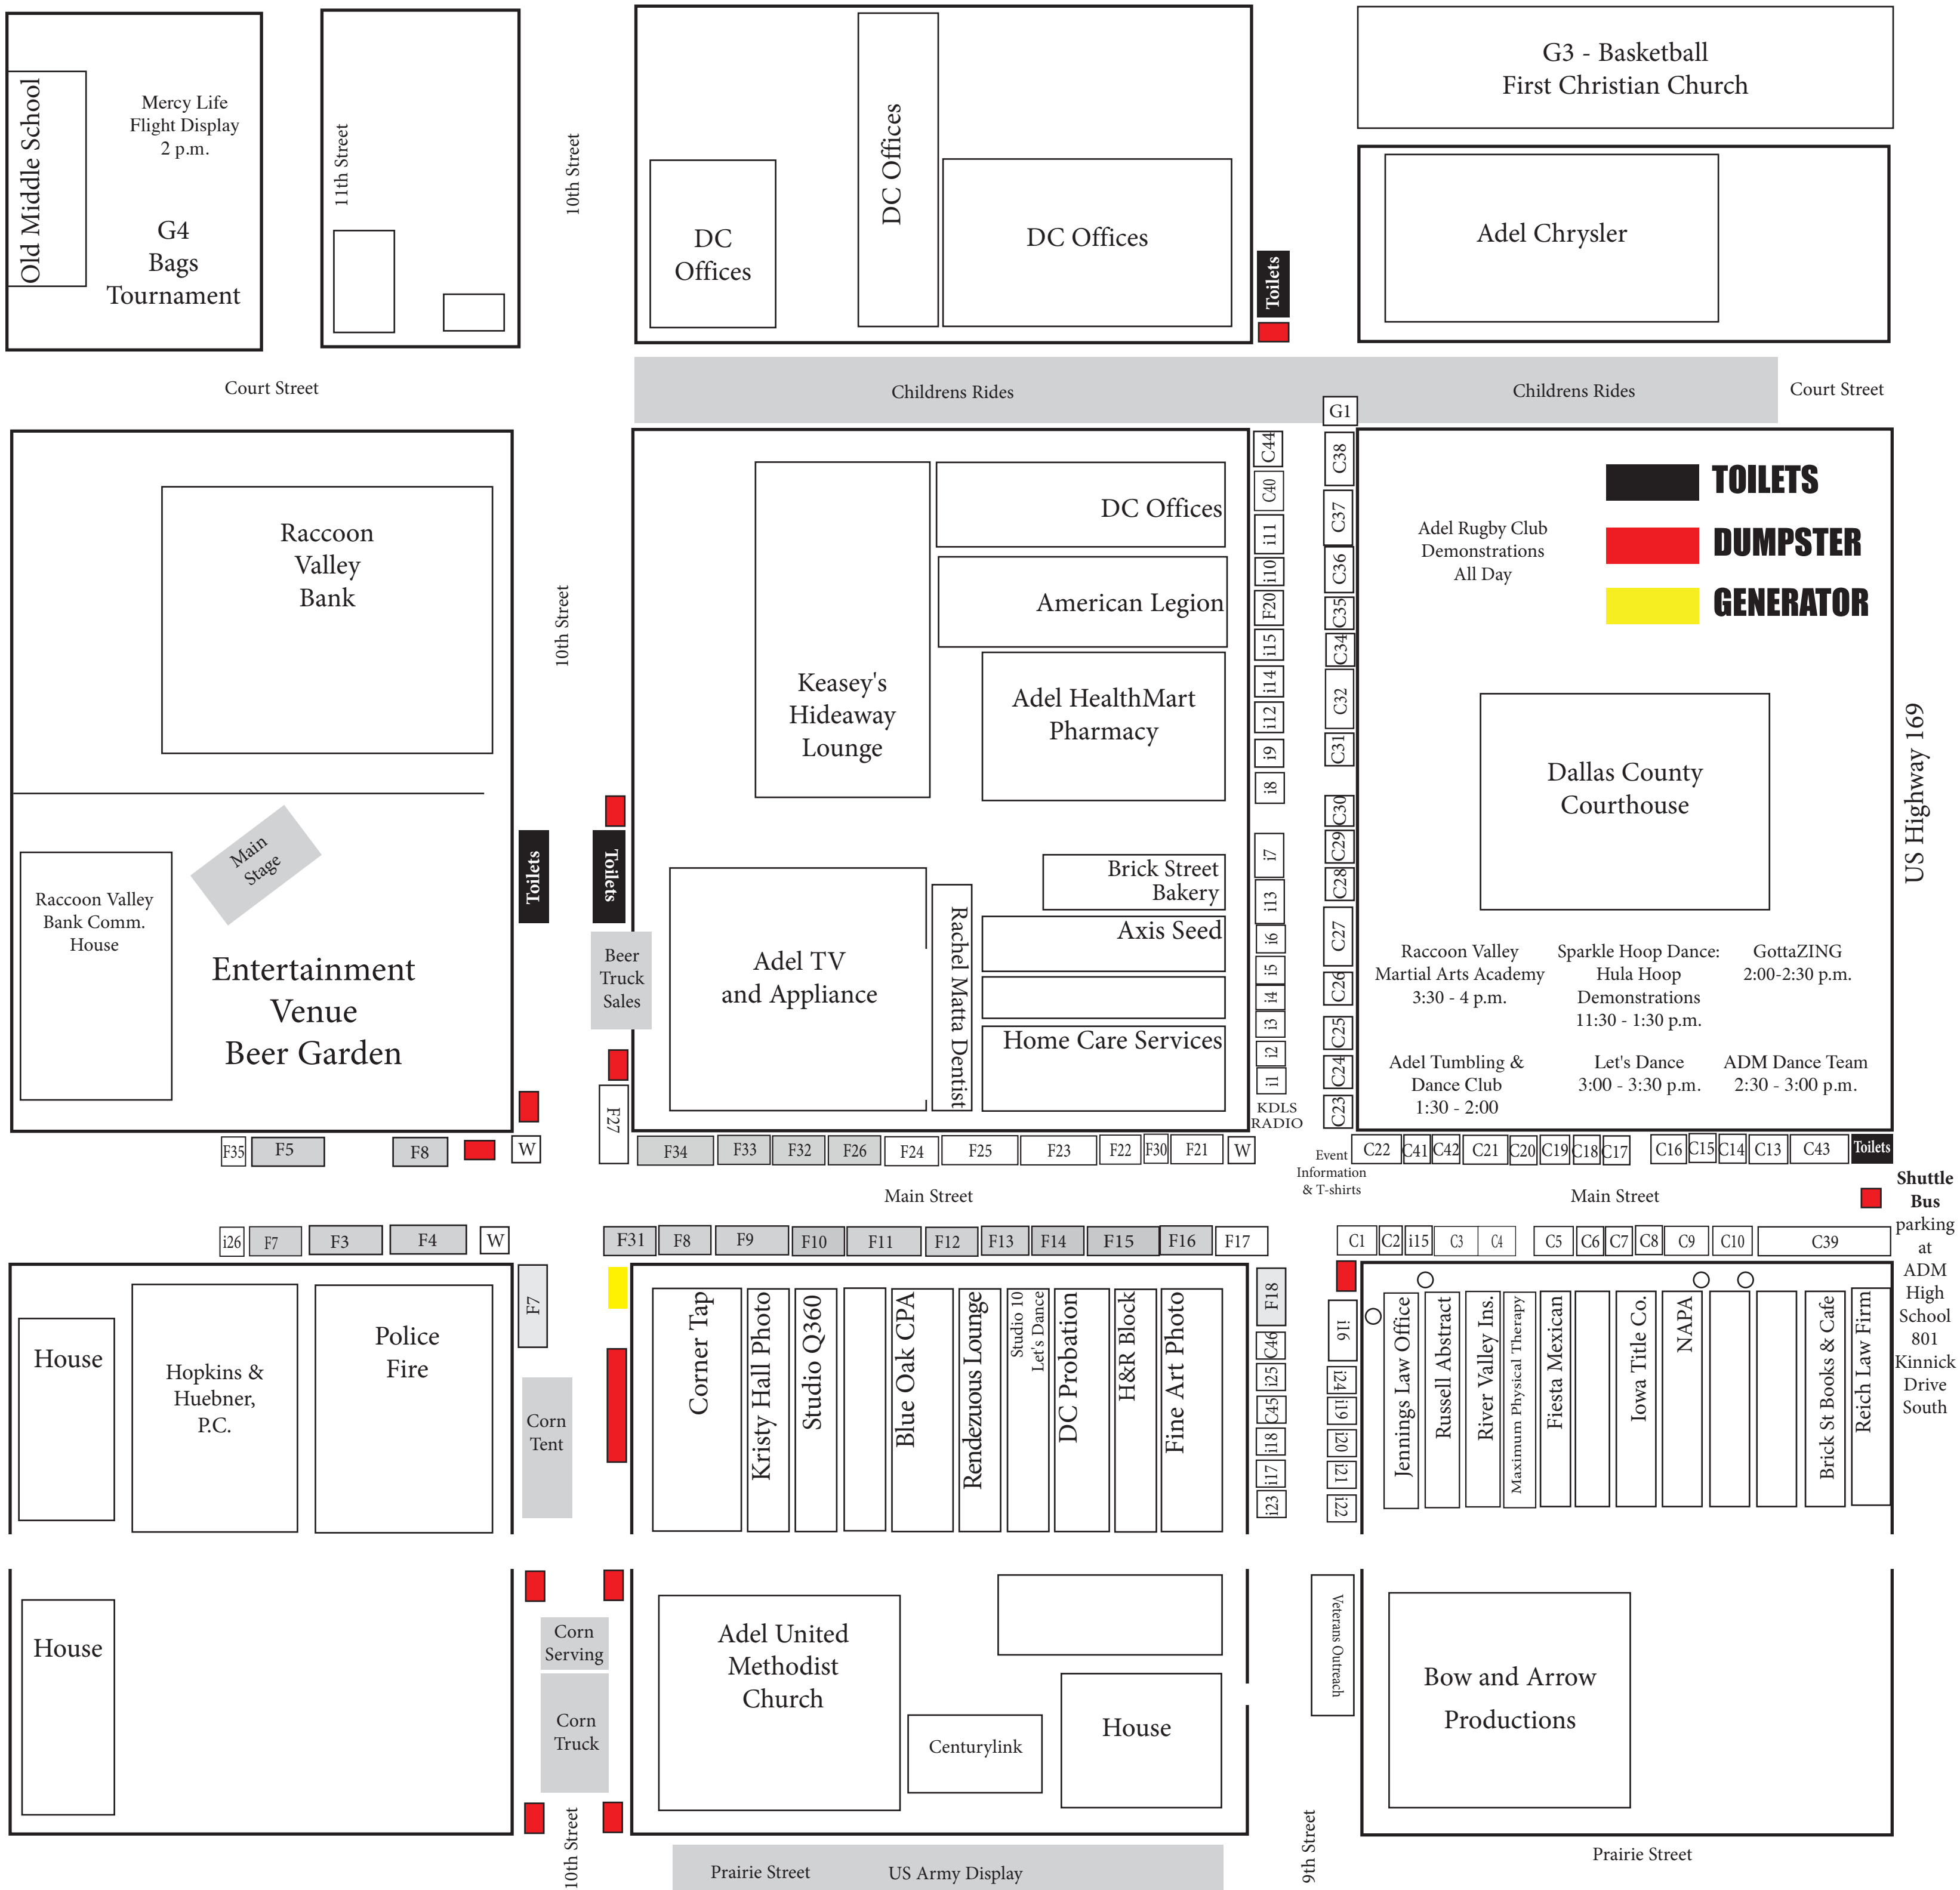

2017 Sweet Corn Festival Map

CRAFTS, ART, MERCHANDISE

- C1 Accessories by Annette
- C2 Art Love to Create
- C3 Prairie Patches
- C4 Sunny Day Creations
- C5 Bev's Mercantile
- C6 Bits of Treasure
- C7 Cards Truly from the Heart
- C8 Gibson Fine Art
- C9 Decor Adel
- C10 509 Supply Co.
- C13 Heartland Handcrafted
- C14 Jewelry by Scott
- C15 Mainstream Boutique
- C16 Lilla Rose
- C17 Lula Roe / Kyla Goza
- C18 Tupperware
- C19 Paparazzi
- C20 Tastefully Simple
- C21 Nyla MAAS
- C22 Granny's Attic
- C23 3 Sisters Jewelry
- C24 Live Laugh and Shop
- C25 Nancy Itani
- C26 Sues Colorful Tie-Dye Creations
- C27 Lula Roe / Deanna Morrill
- C28 Scentsy
- C29 Positive Flash Photography
- C30 Elmer Maurath
- C31 T and J Creations
- C32 Dishes To Daisies & Tanto Targets

GAMES

- G1 Airbrush Body Creations
- G3 Knock Out Basketball
- G4 Bean Bag Tournament

FOOD VENDORS

- 9 A.M. TO MIDNIGHT
- F3 Sabores de Mexico
- F4 Smoke'n R's BBQ
- F5 Checkered Flag Grill
- F7 Shiver Shack Shaved Ice
- F8 The Outside Scoop

FOOD VENDORS

- 9 A.M. TO 5 P.M.
- F7 Country Sno
- F8 Hal & Harry's Hawaiian Ice
- F9 Ferinheit Wood Oven Pizza
- F10 Little Green Trailer
- F11 Grab-A-Bite Mobile Food
- F12 Woody's Pickle Shack
- F13 Bon Bon Treats
- F14 Rita's of West Des Moines
- F15 Curbin' Cuisine
- F16 Hotel Patee
- F17 Carson's Sweets
- F18 VFW Post 9668
- F20 Adel American Legion
- F21 Pop Pops Kettle Korn
- F22 State Line Country Store & Bakery
- F23 Kona Ice of Ames & Ankeny
- F24 Brick Street BBQ
- F25 M&D Kettle Korn & Sales
- F26 The Lucky Lemonade Co.
- F27 I Scream Ice Cream
- F30 The Village Cafe
- F31 Corny Island Concessions
- F32 Uncle David's Mini Donuts
- F33 Werffy's Kettle Corn
- F34 The Greek House
- F35 Got Dough